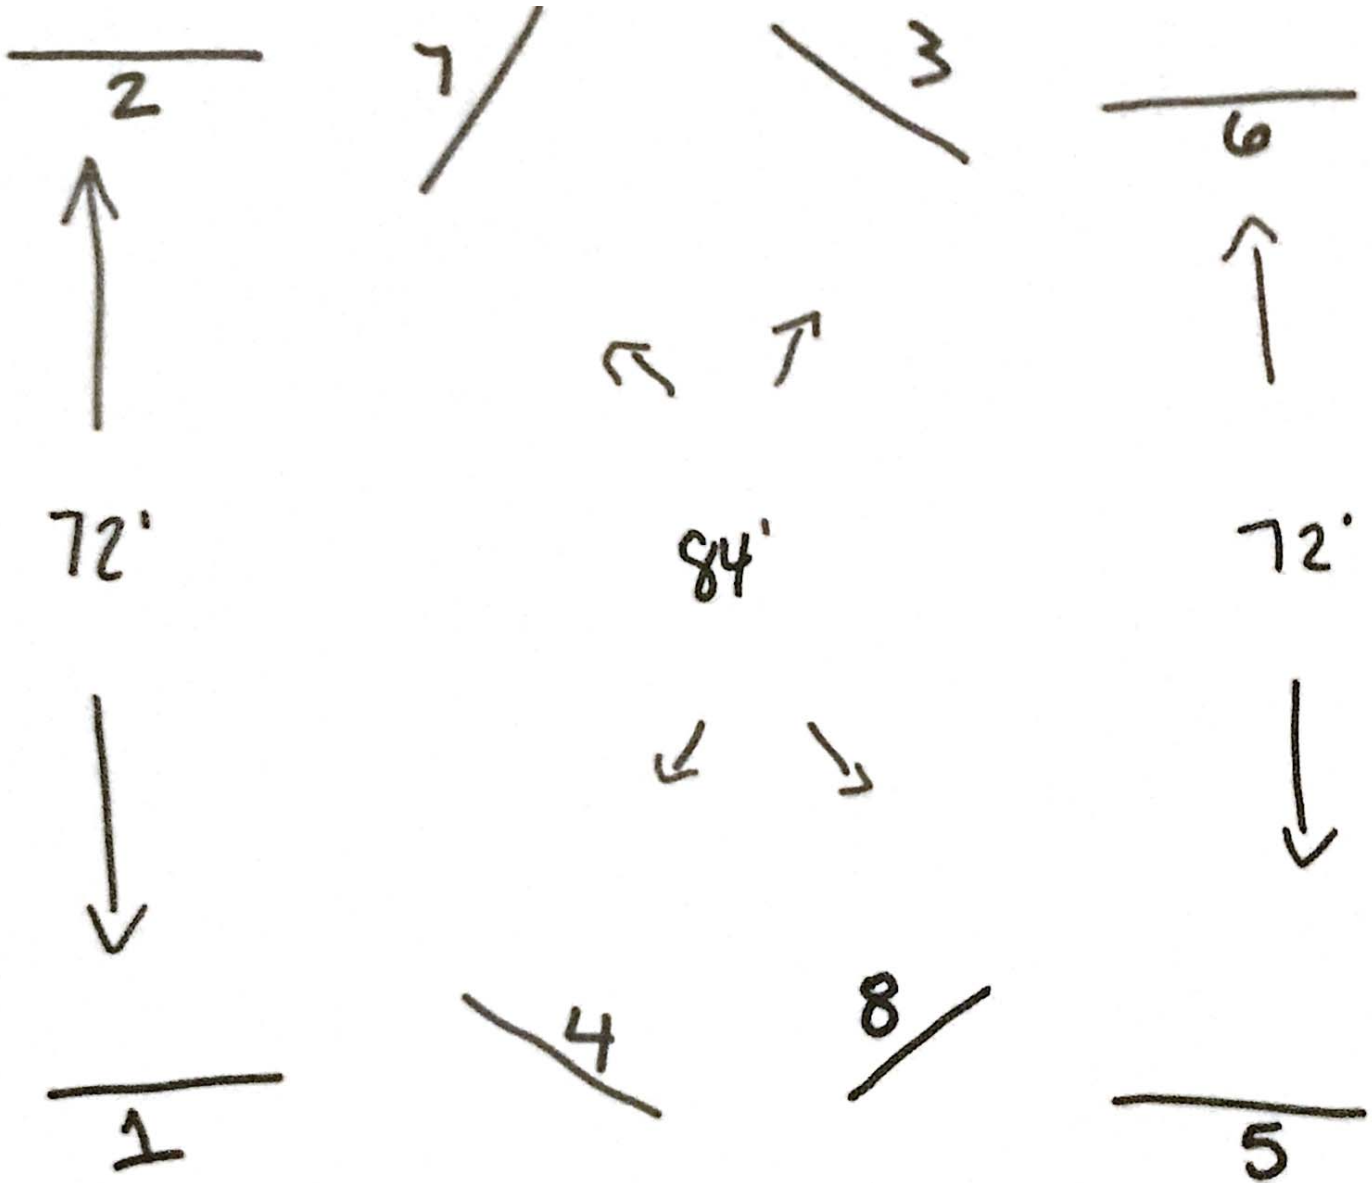

101. Low Hunter - 2'

105. T.I.P. Hunter O/F Course A - 2' or 2'6

107. Working Hunter - 2'6"

GATE