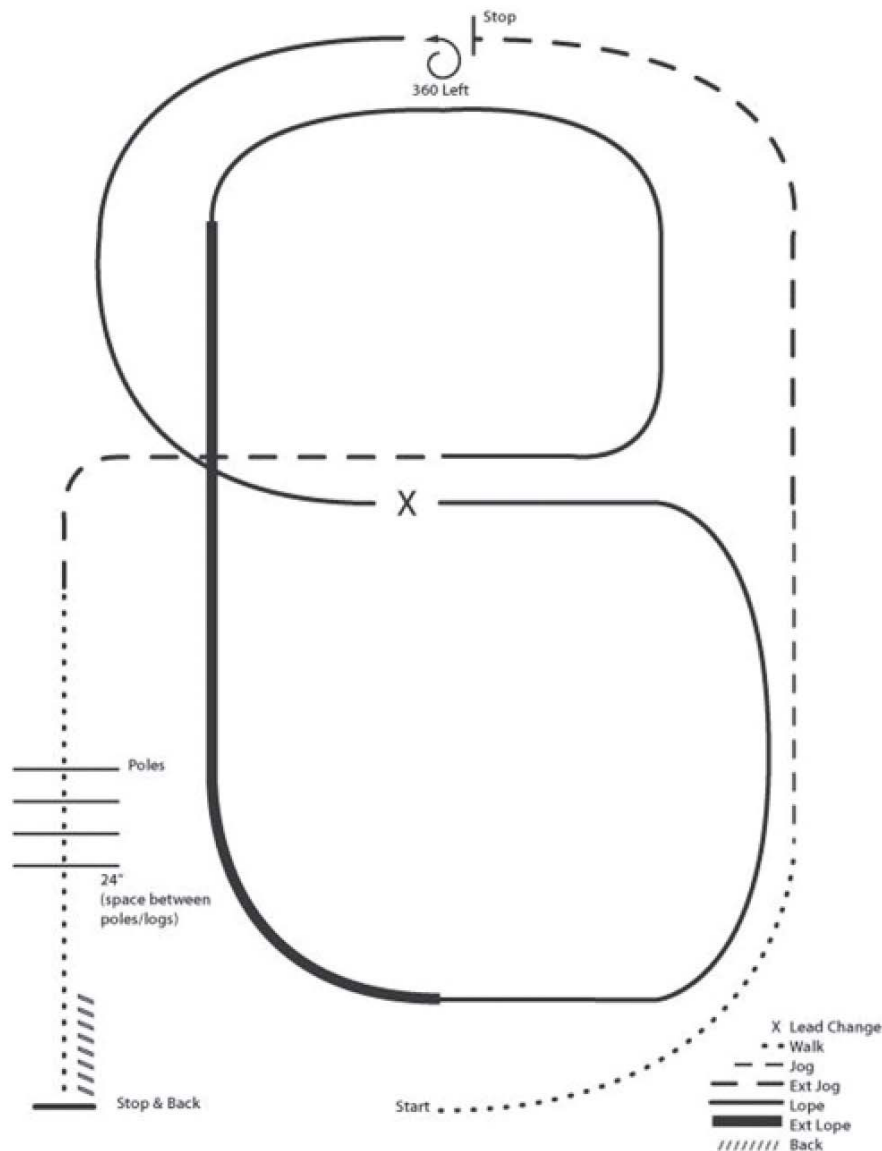

## 428. Intro to Ranch Horse Pattern\*\*

## 429/430. Youth & Adult Ranch Horse Pattern

1. Walk
2. Jog
3. Extend the jog ,at the top of the arena ,stop
4. 360 turn to the left
5. Left lead 1/2 circle, lope to the center
6. Change leads (simple or flying)
7. Right lead 1/2 circle
8. Extended lope up the long side of the arena (right lead)
9. Collect back to a lope around the top of the arena and back to center
10. Break down to a jog
11. Walk over poles
12. Stop and back

**Intro To Ranch Pattern Entries:**  
**Jog where Lope is indicated,**  
**Ext. Jog where Ext. Lope is**  
**indicated. Ignore Step 6.**