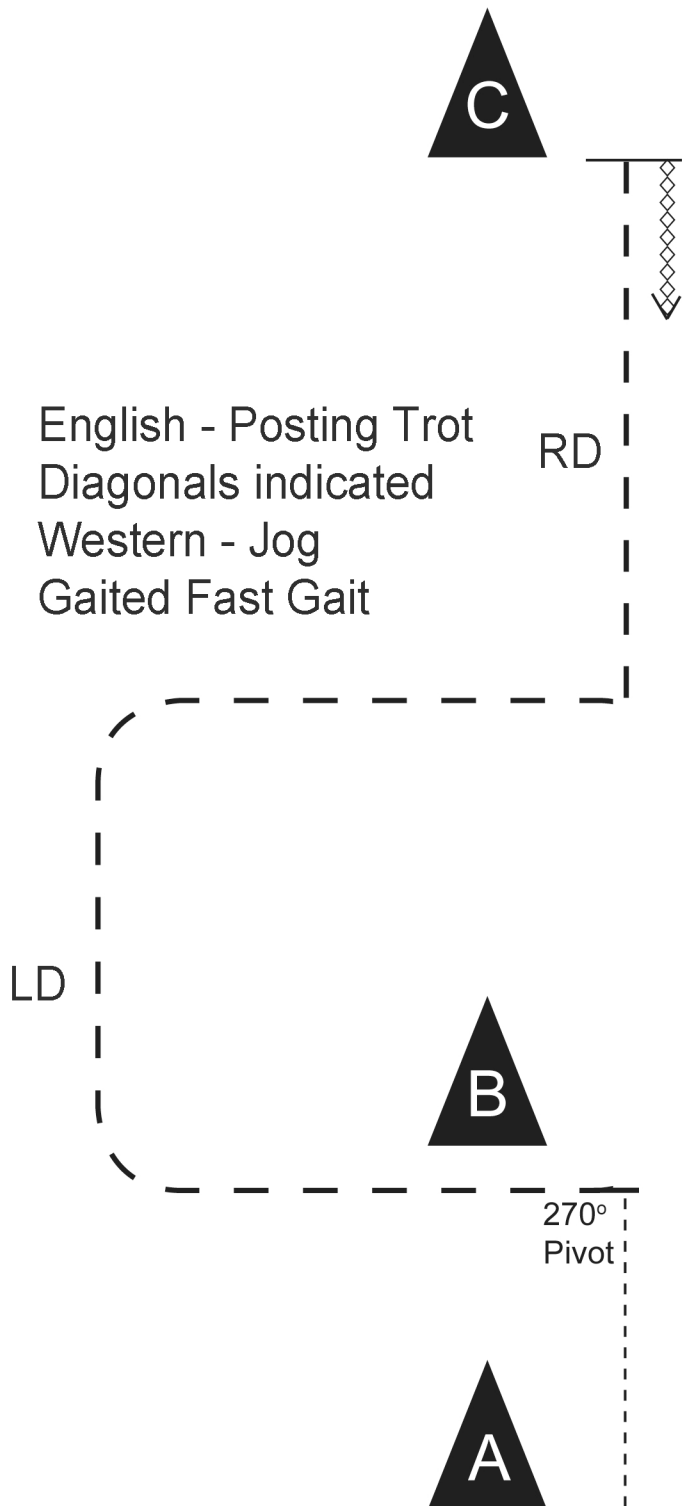

238/317/321. LTD Pattern/Horsemanship
239/325/329. Rusty Spur/Rusty Stirrup/Masters
Pattern/Horsemanship
248. Saddle Seat/Gaited Pattern

English - Posting Trot
Diagonals indicated
Western - Jog
Gaited Fast Gait

1. Walk/Slow Gait from A to B
2. Stop at B and Pivot 270° to the right
3. Posting Trot/Jog/Fast Gait around B and to C as shown and stop.
4. Back 4 steps.