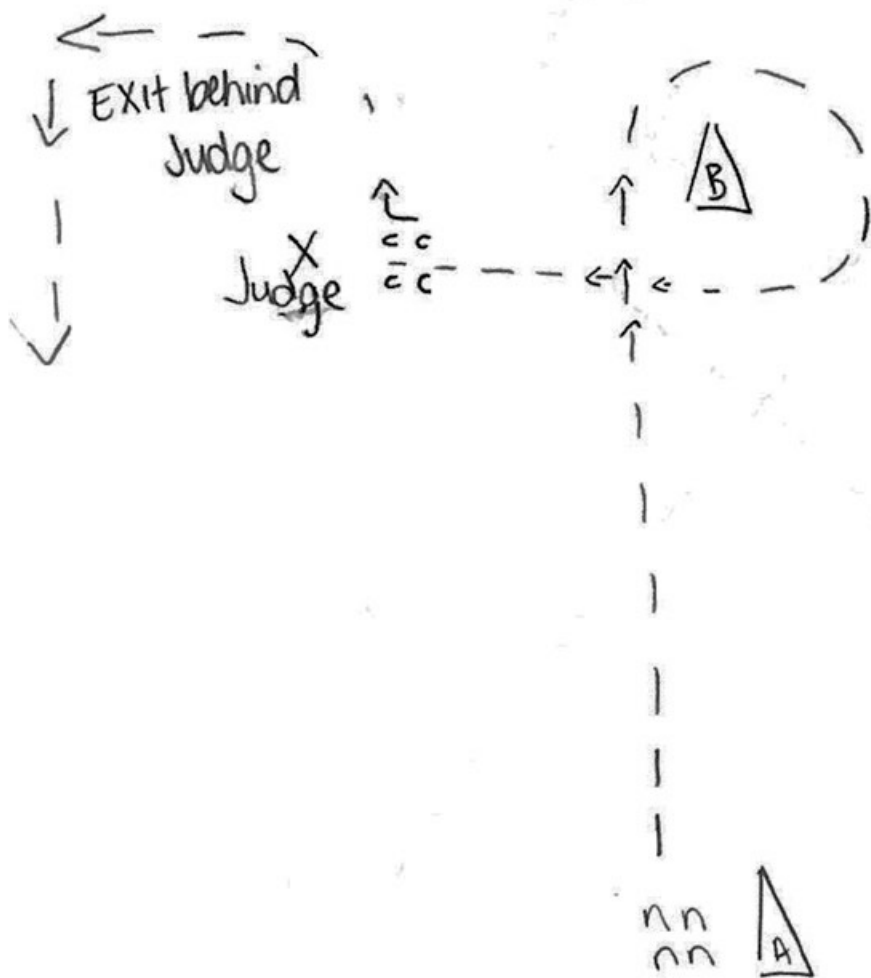

227 / 313. LTD Showmanship

1. Start at CONE A. TROT to and around CONE B
2. Continue at a WALK to JUDGE. Halt and Set Up.
3. Once dismissed, Pivot 90 degree and Exit at a WALK.