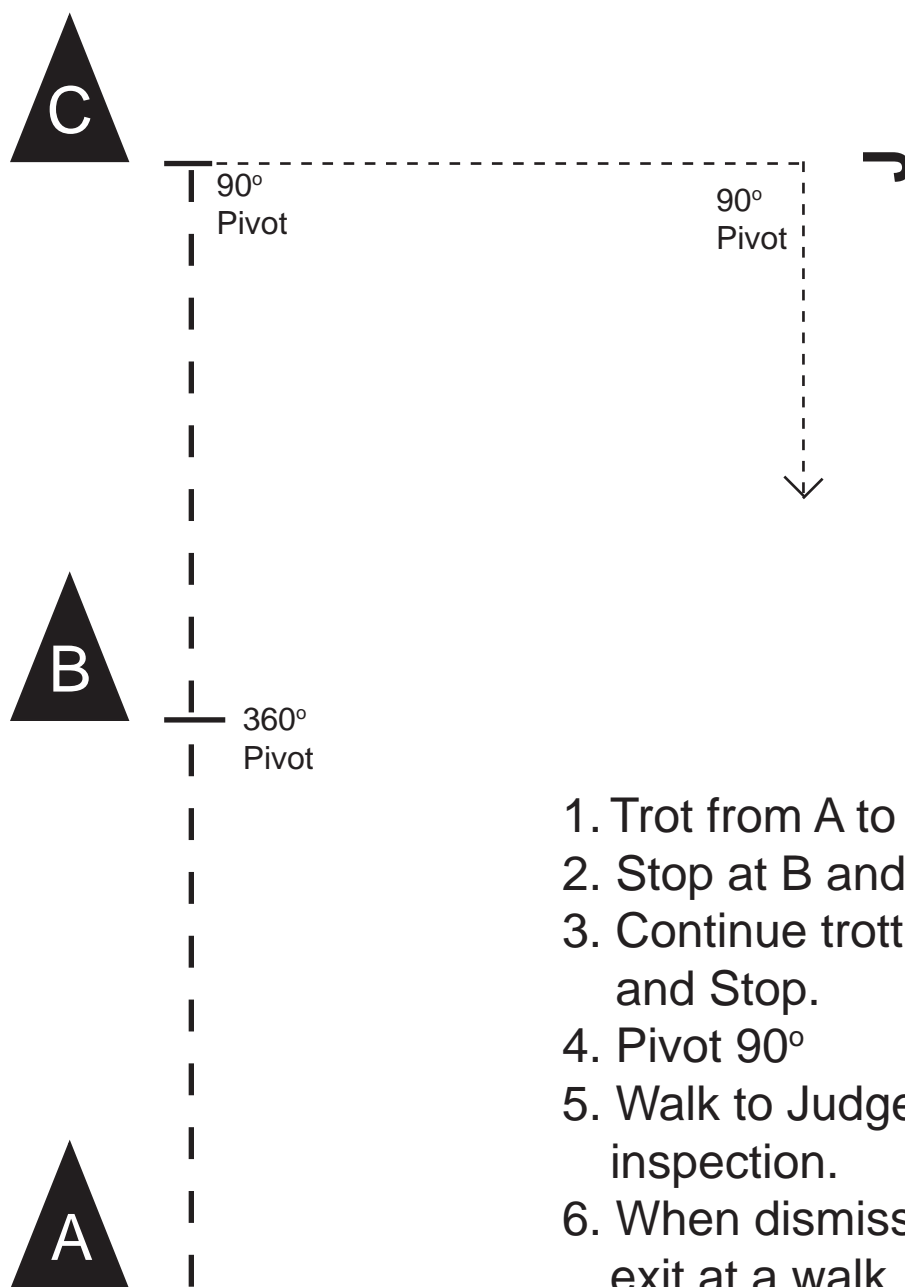

## 235/313. LTD Showmanship

1. Trot from A to B
2. Stop at B and pivot 360°
3. Continue trotting to C and Stop.
4. Pivot 90°
5. Walk to Judge and set up for inspection.
6. When dismissed pivot 90° and exit at a walk.