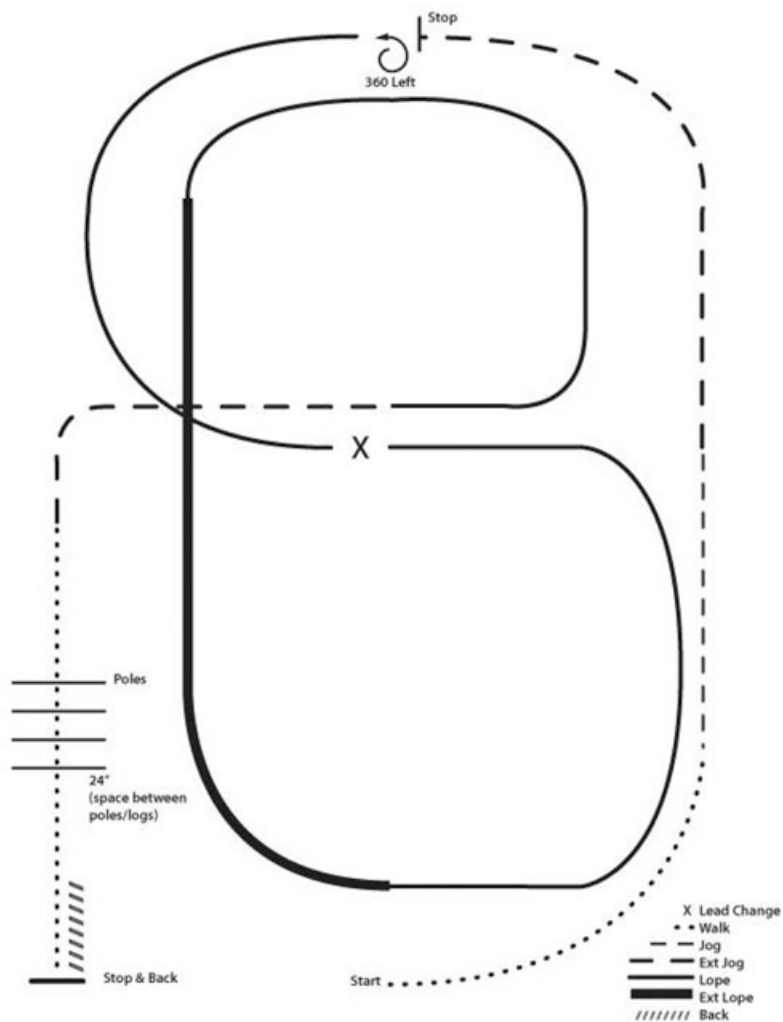

440. Youth Ranch Horse Pattern

441. Adult Ranch Horse Pattern

1. Walk
2. Jog
3. Extend the jog ,at the top of the arena ,stop
4. 360 turn to the left
5. Left lead 1/2 circle, lope to the center
6. Change leads (simple or flying)
7. Right lead 1/2 circle
8. Extended lope up the long side of the arena (right lead)
9. Collect back to a lope around the top of the arena and back to center
10. Break down to a jog
11. Walk over poles
12. Stop and back