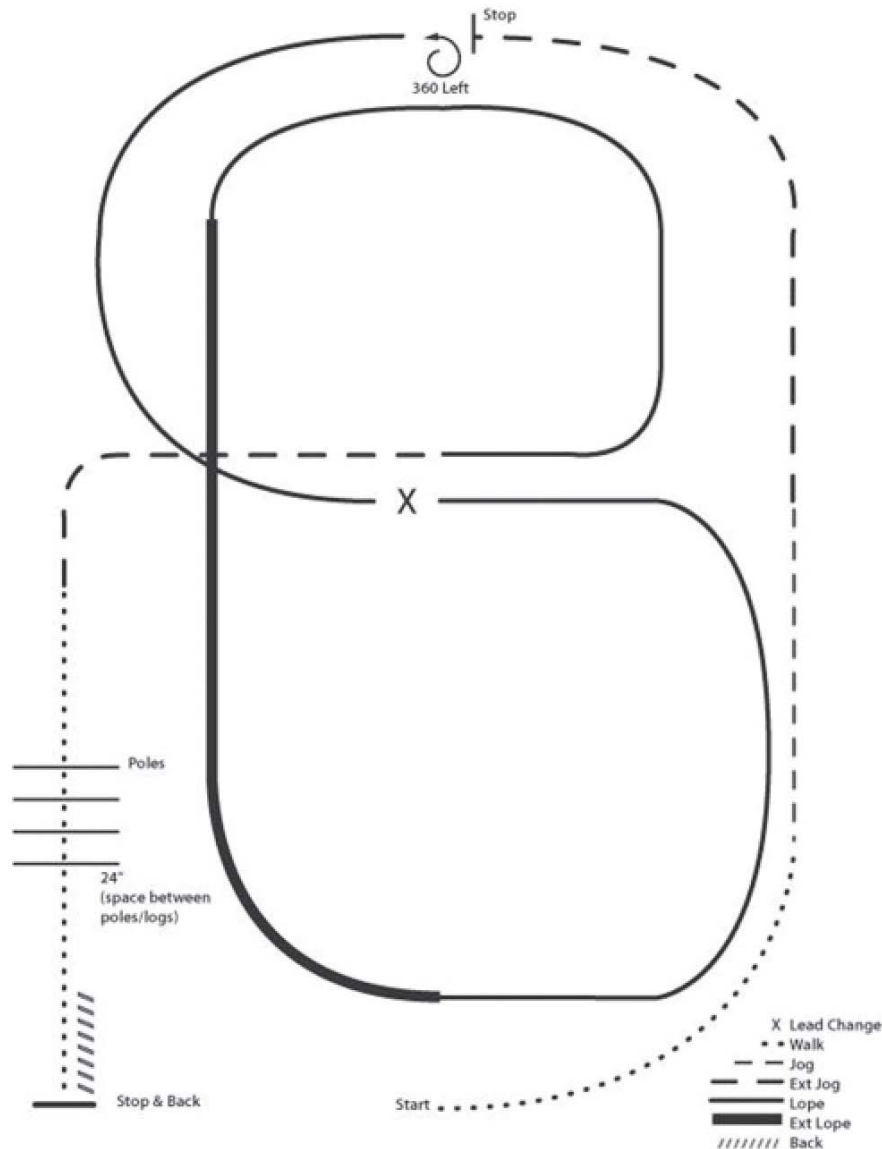

428. Intro to Ranch Horse Pattern**

429/430. Youth & Adult Ranch Horse Pattern

1. Walk
2. Jog
3. Extend the jog ,at the top of the arena ,stop
4. 360 turn to the left
5. Left lead 1/2 circle, lope to the center
6. Change leads (simple or flying)
7. Right lead 1/2 circle
8. Extended lope up the long side of the arena (right lead)
9. Collect back to a lope around the top of the arena and back to center
10. Break down to a jog
11. Walk over poles
12. Stop and back

Intro To Ranch Pattern Entries:
Jog where Lope is indicated,
Ext. Jog where Ext. Lope is
indicated. Ignore Step 6.