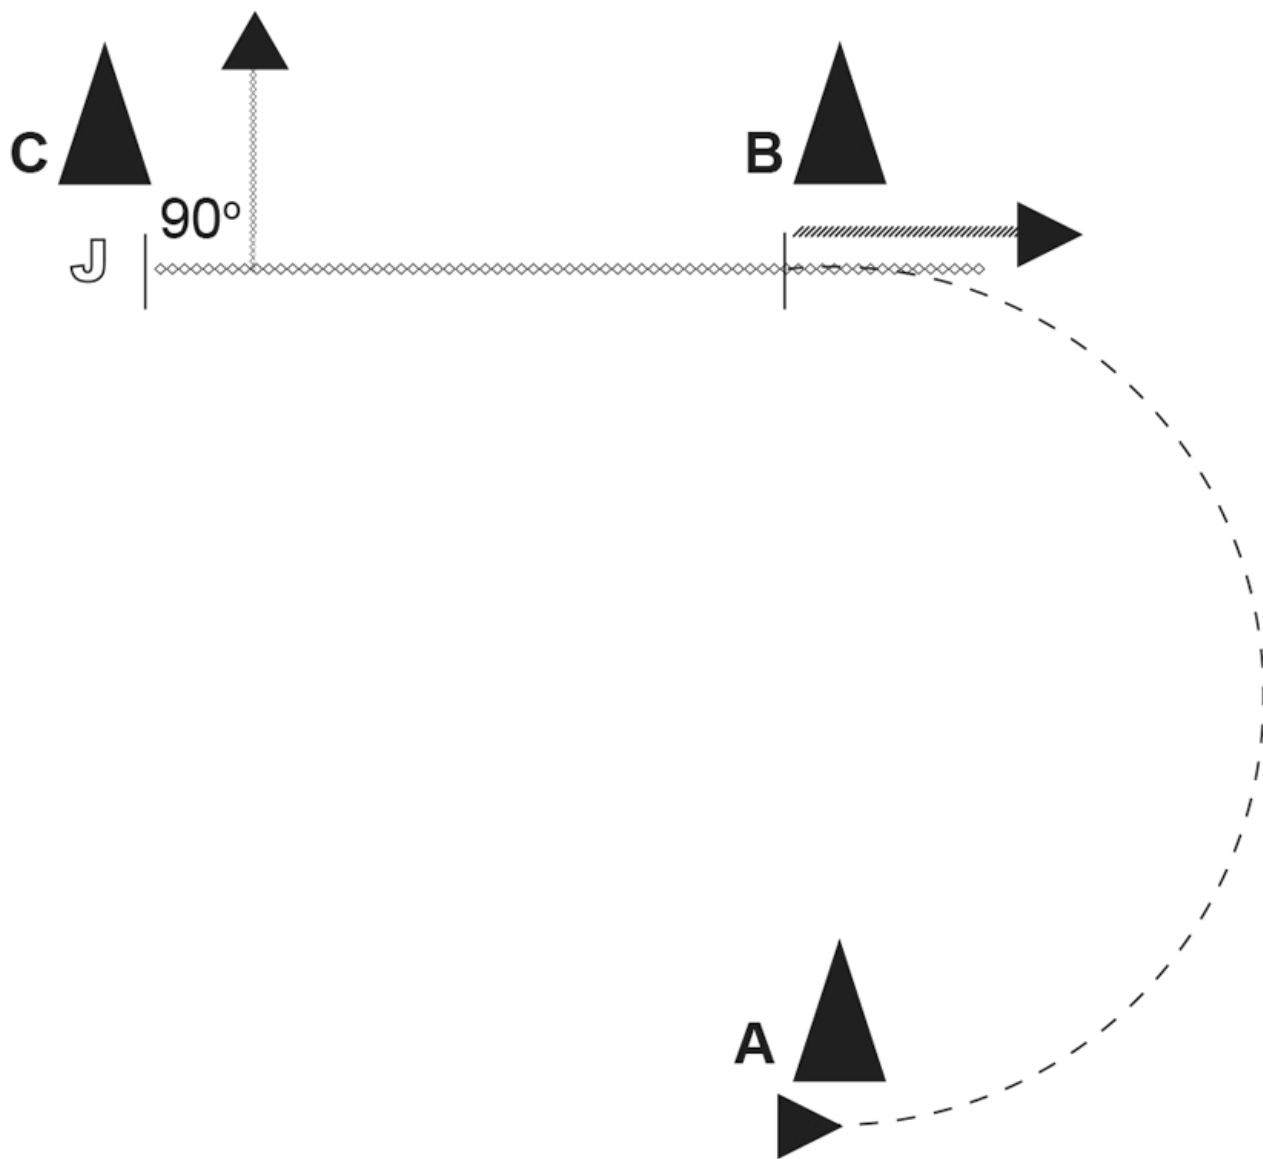

## 314. LTD Western Showmanship

1. Set up at A with both cone A and B to your left as shown above.
2. Trot a half circle from A to B and stop.
3. Back 4 steps
4. Walk from B to just before C and set up for inspection.
5. When dismissed, pivot 90° and exit arena at a walk.