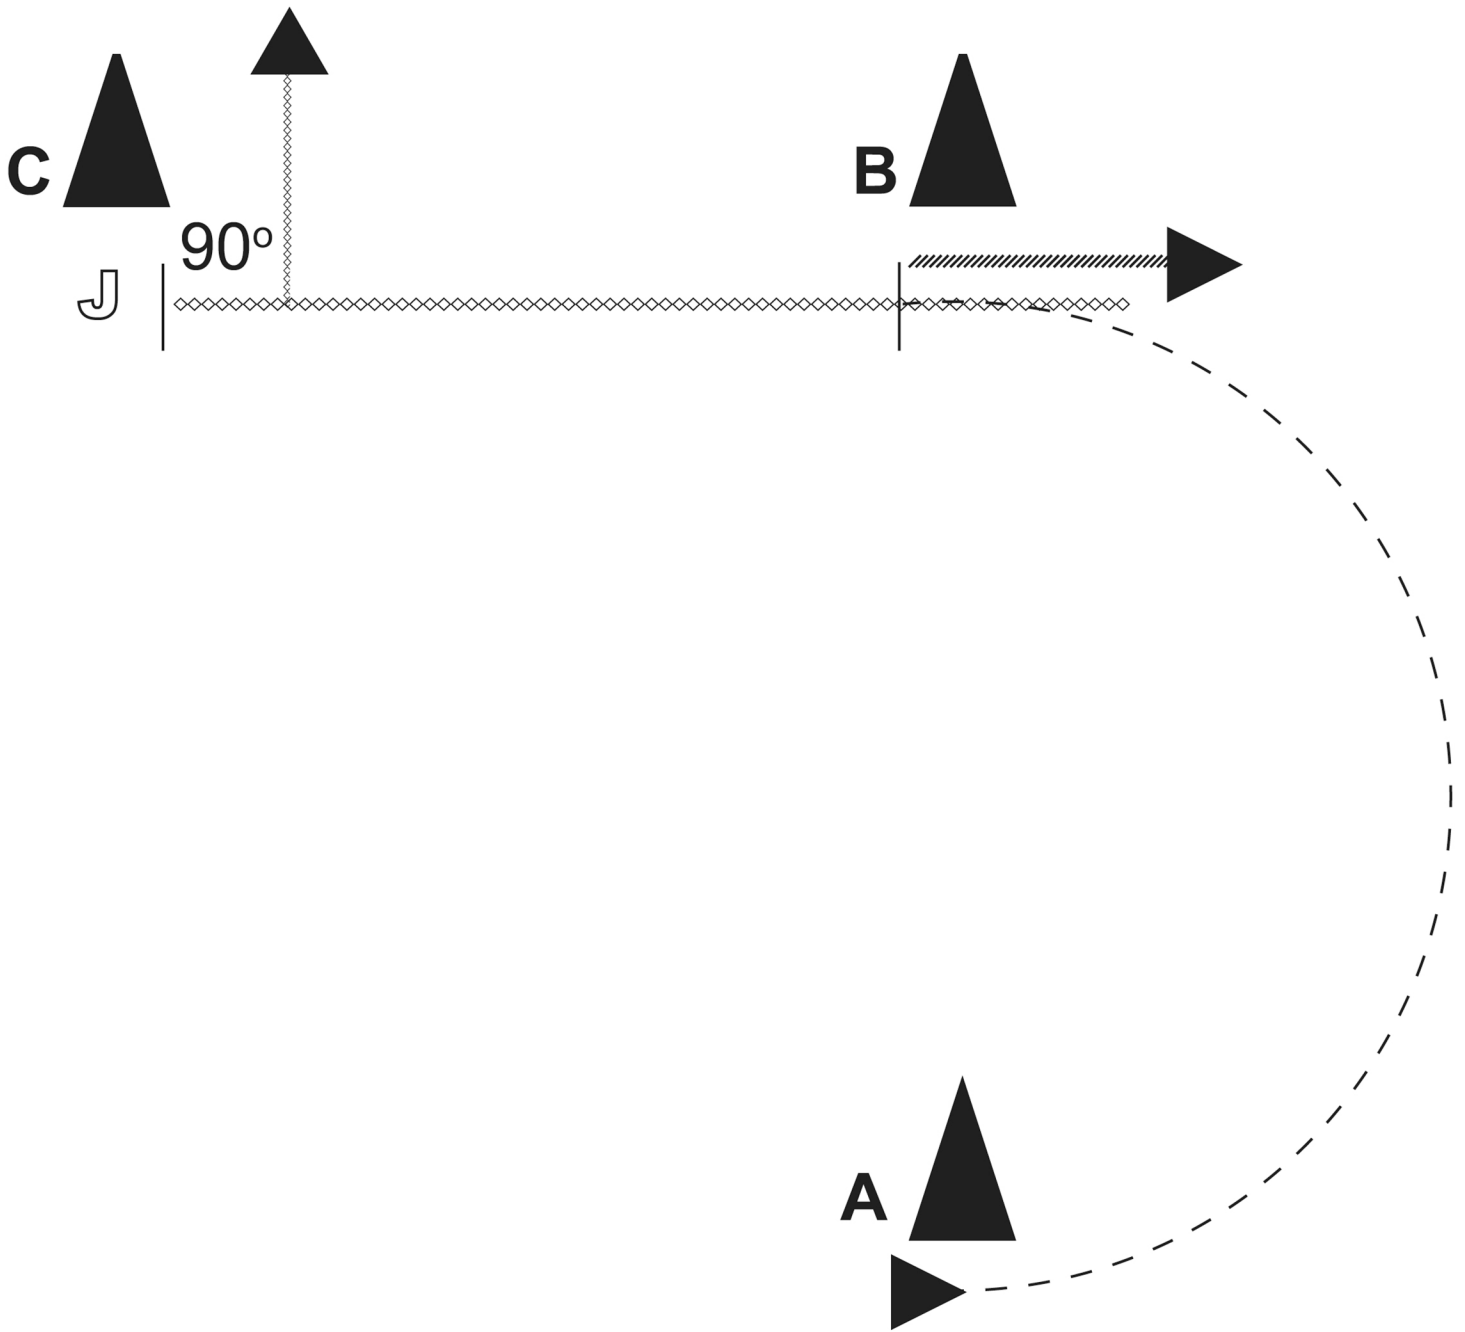

## 314. LTD Western Showmanship

1. Set up at A with both cone A and B to your left as shown above.
2. Trot a half circle from A to B and stop.
3. Back 4 steps
4. Walk from B to just before C and set up for inspection.
5. When dismissed, pivot 90° and exit arena at a walk.