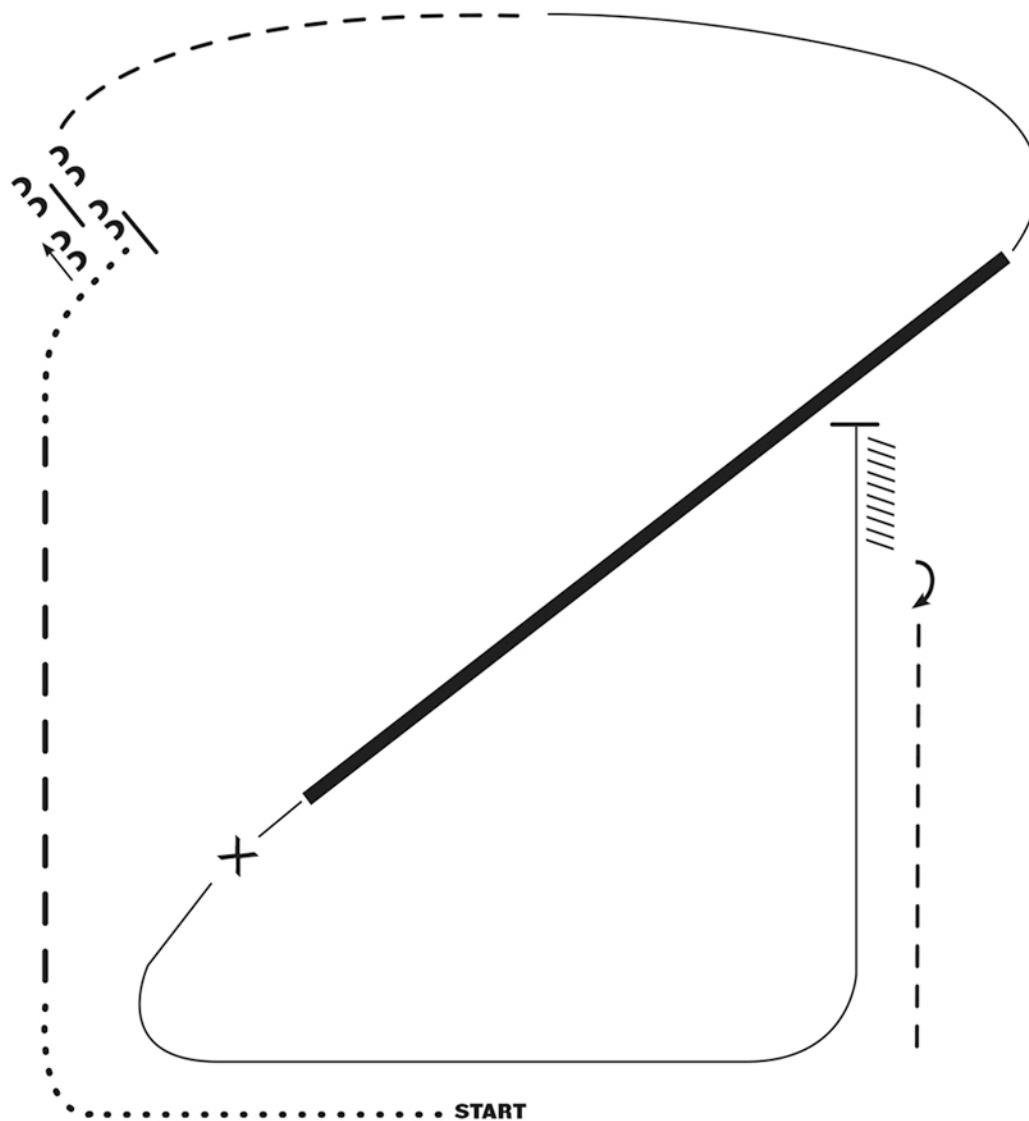

349/350. Intro to Ranch/Open Ranch Pattern 423/424. TIP Intro to Ranch/TIP Open Ranch Pattern

1. Walk.
2. Extended trot.
3. Walk.
4. Stop, side pass log left
5. Trot
6. Lope RL. INTRO TO RANCH: Trot
7. Extended Lope RL. INTRO TO RANCH: Extended Trot.
8. Collect Lope. Change leads (simple or Flying)
INTRO TO RANCH: Trot
9. Lope LL. INTRO TO RANCH: Trot
10. Stop and back
11. 180 turn to right and Exit at a trot.