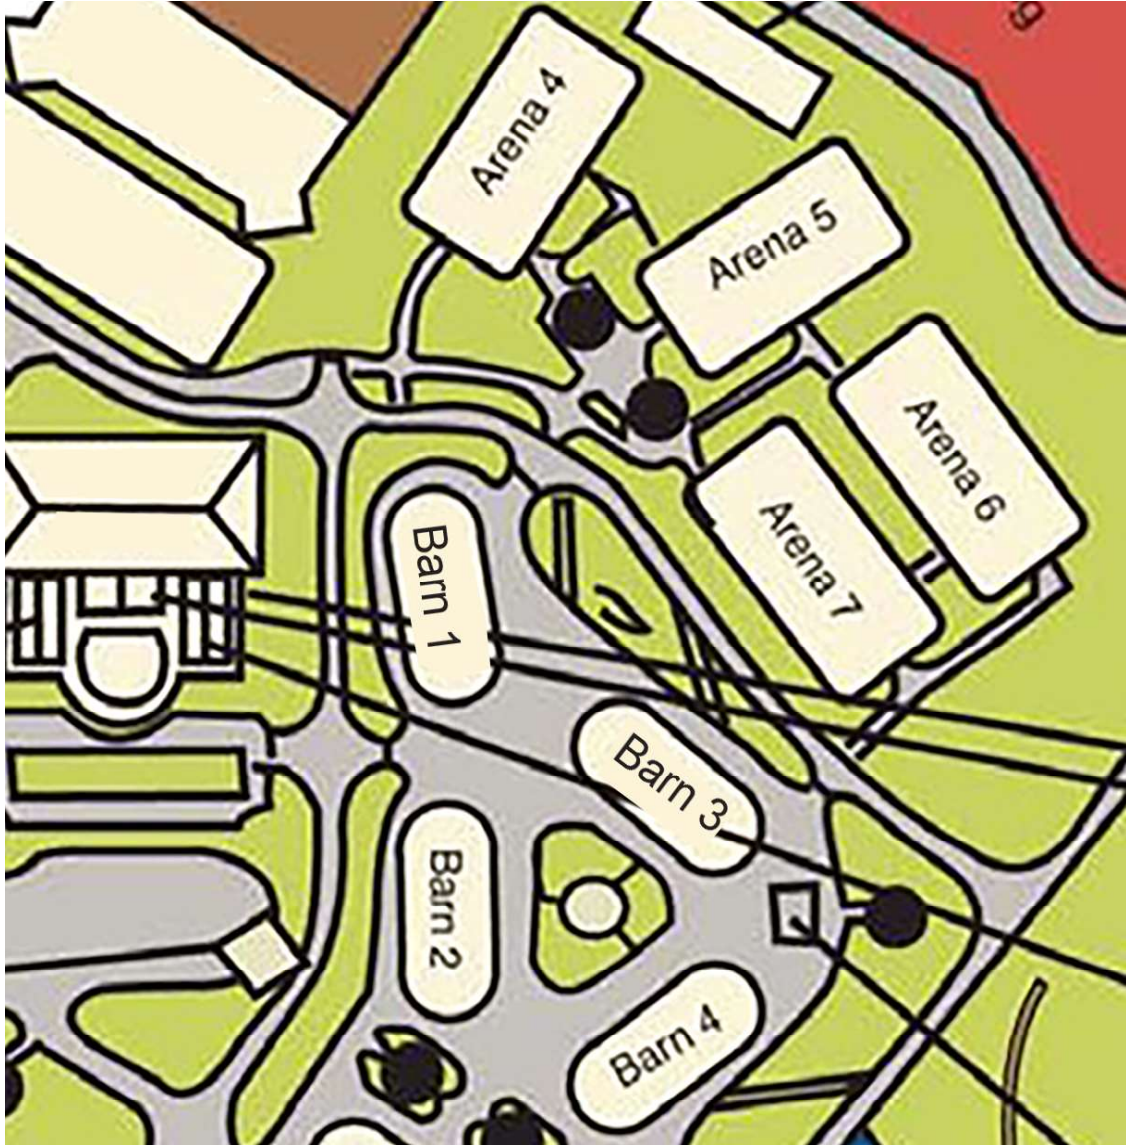

ARENA ASSIGNMENTS FOR SEPTEMBER SHOW

(*subject to change - office will have any changes*)

SATURDAY - SEPT 28TH

ARENA 5	8:00 AM	OPEN JUDGE 201 - 221B
ARENA 4	AFTER 221B	OPEN JUDGE 222-261
ARENA 7	8:30 AM	HUNTER JUDGE #2 101 - 110B
ARENA 6	8:30 AM	HUNTER JUDGE #1 111 - 128
ARENA 5	TBA	OPEN CARD JUDGE 262 - 277

SUNDAY - SEPT 29TH

ARENA 5	8:00 AM	RANCH JUDGE 401 - 418
ARENA 4	9:00 AM	PETITE JUDGE 501 - 546
ARENA 7	9:00 AM	WESTERN JUDGE 301 - 345
ARENA 6	AFTER 418	RANCH JUDGE 419 - 426
ARENA 5	TBA	OPEN CARD JUDGE 427 - 437

SOME ARENAS MAY BE REQUIRED TO HOLD FOR EXHIBITORS IN ANOTHER ARENA.

PLEASE BE SURE TO LET THE **GATE AND THE OFFICE** KNOW OF ANY CONFLICTS **AS FAR IN ADVANCE AS POSSIBLE** SO THAT EVERYONE CAN BE ADVISED OF CHANGES!